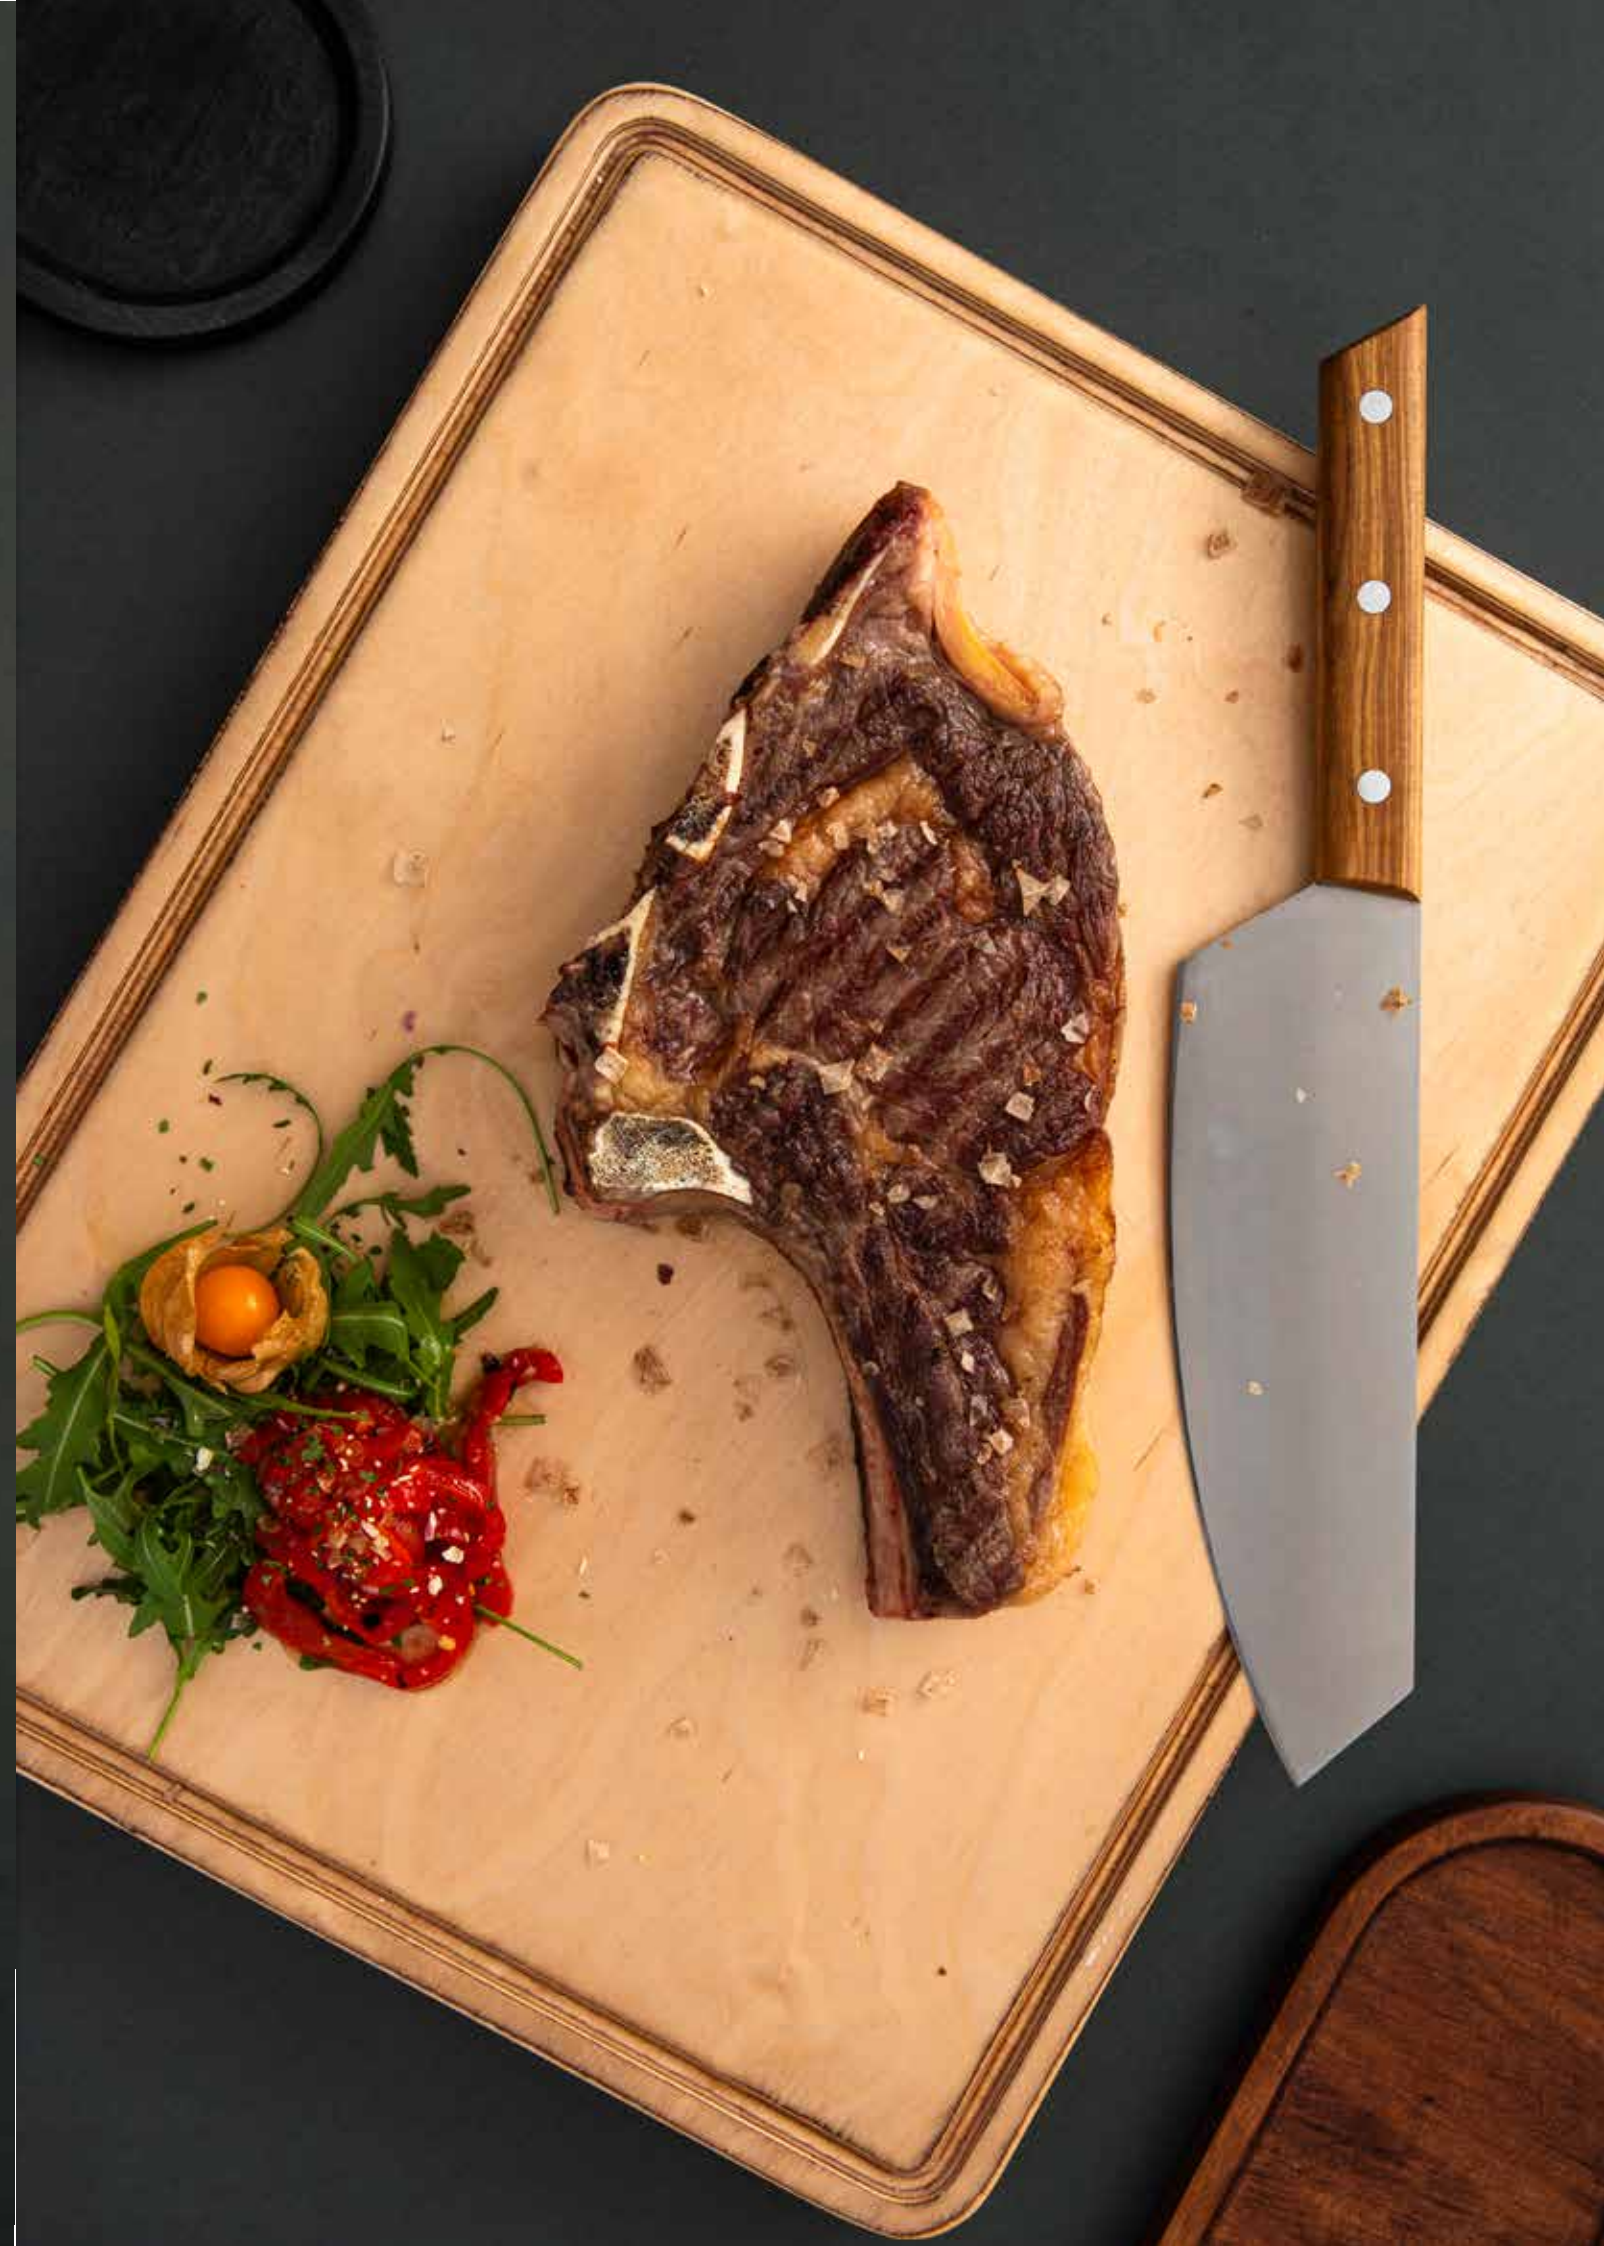

CANAL TRAYS COLLECTION

CANAL TRAY COLLECTION VEINS

FLAT