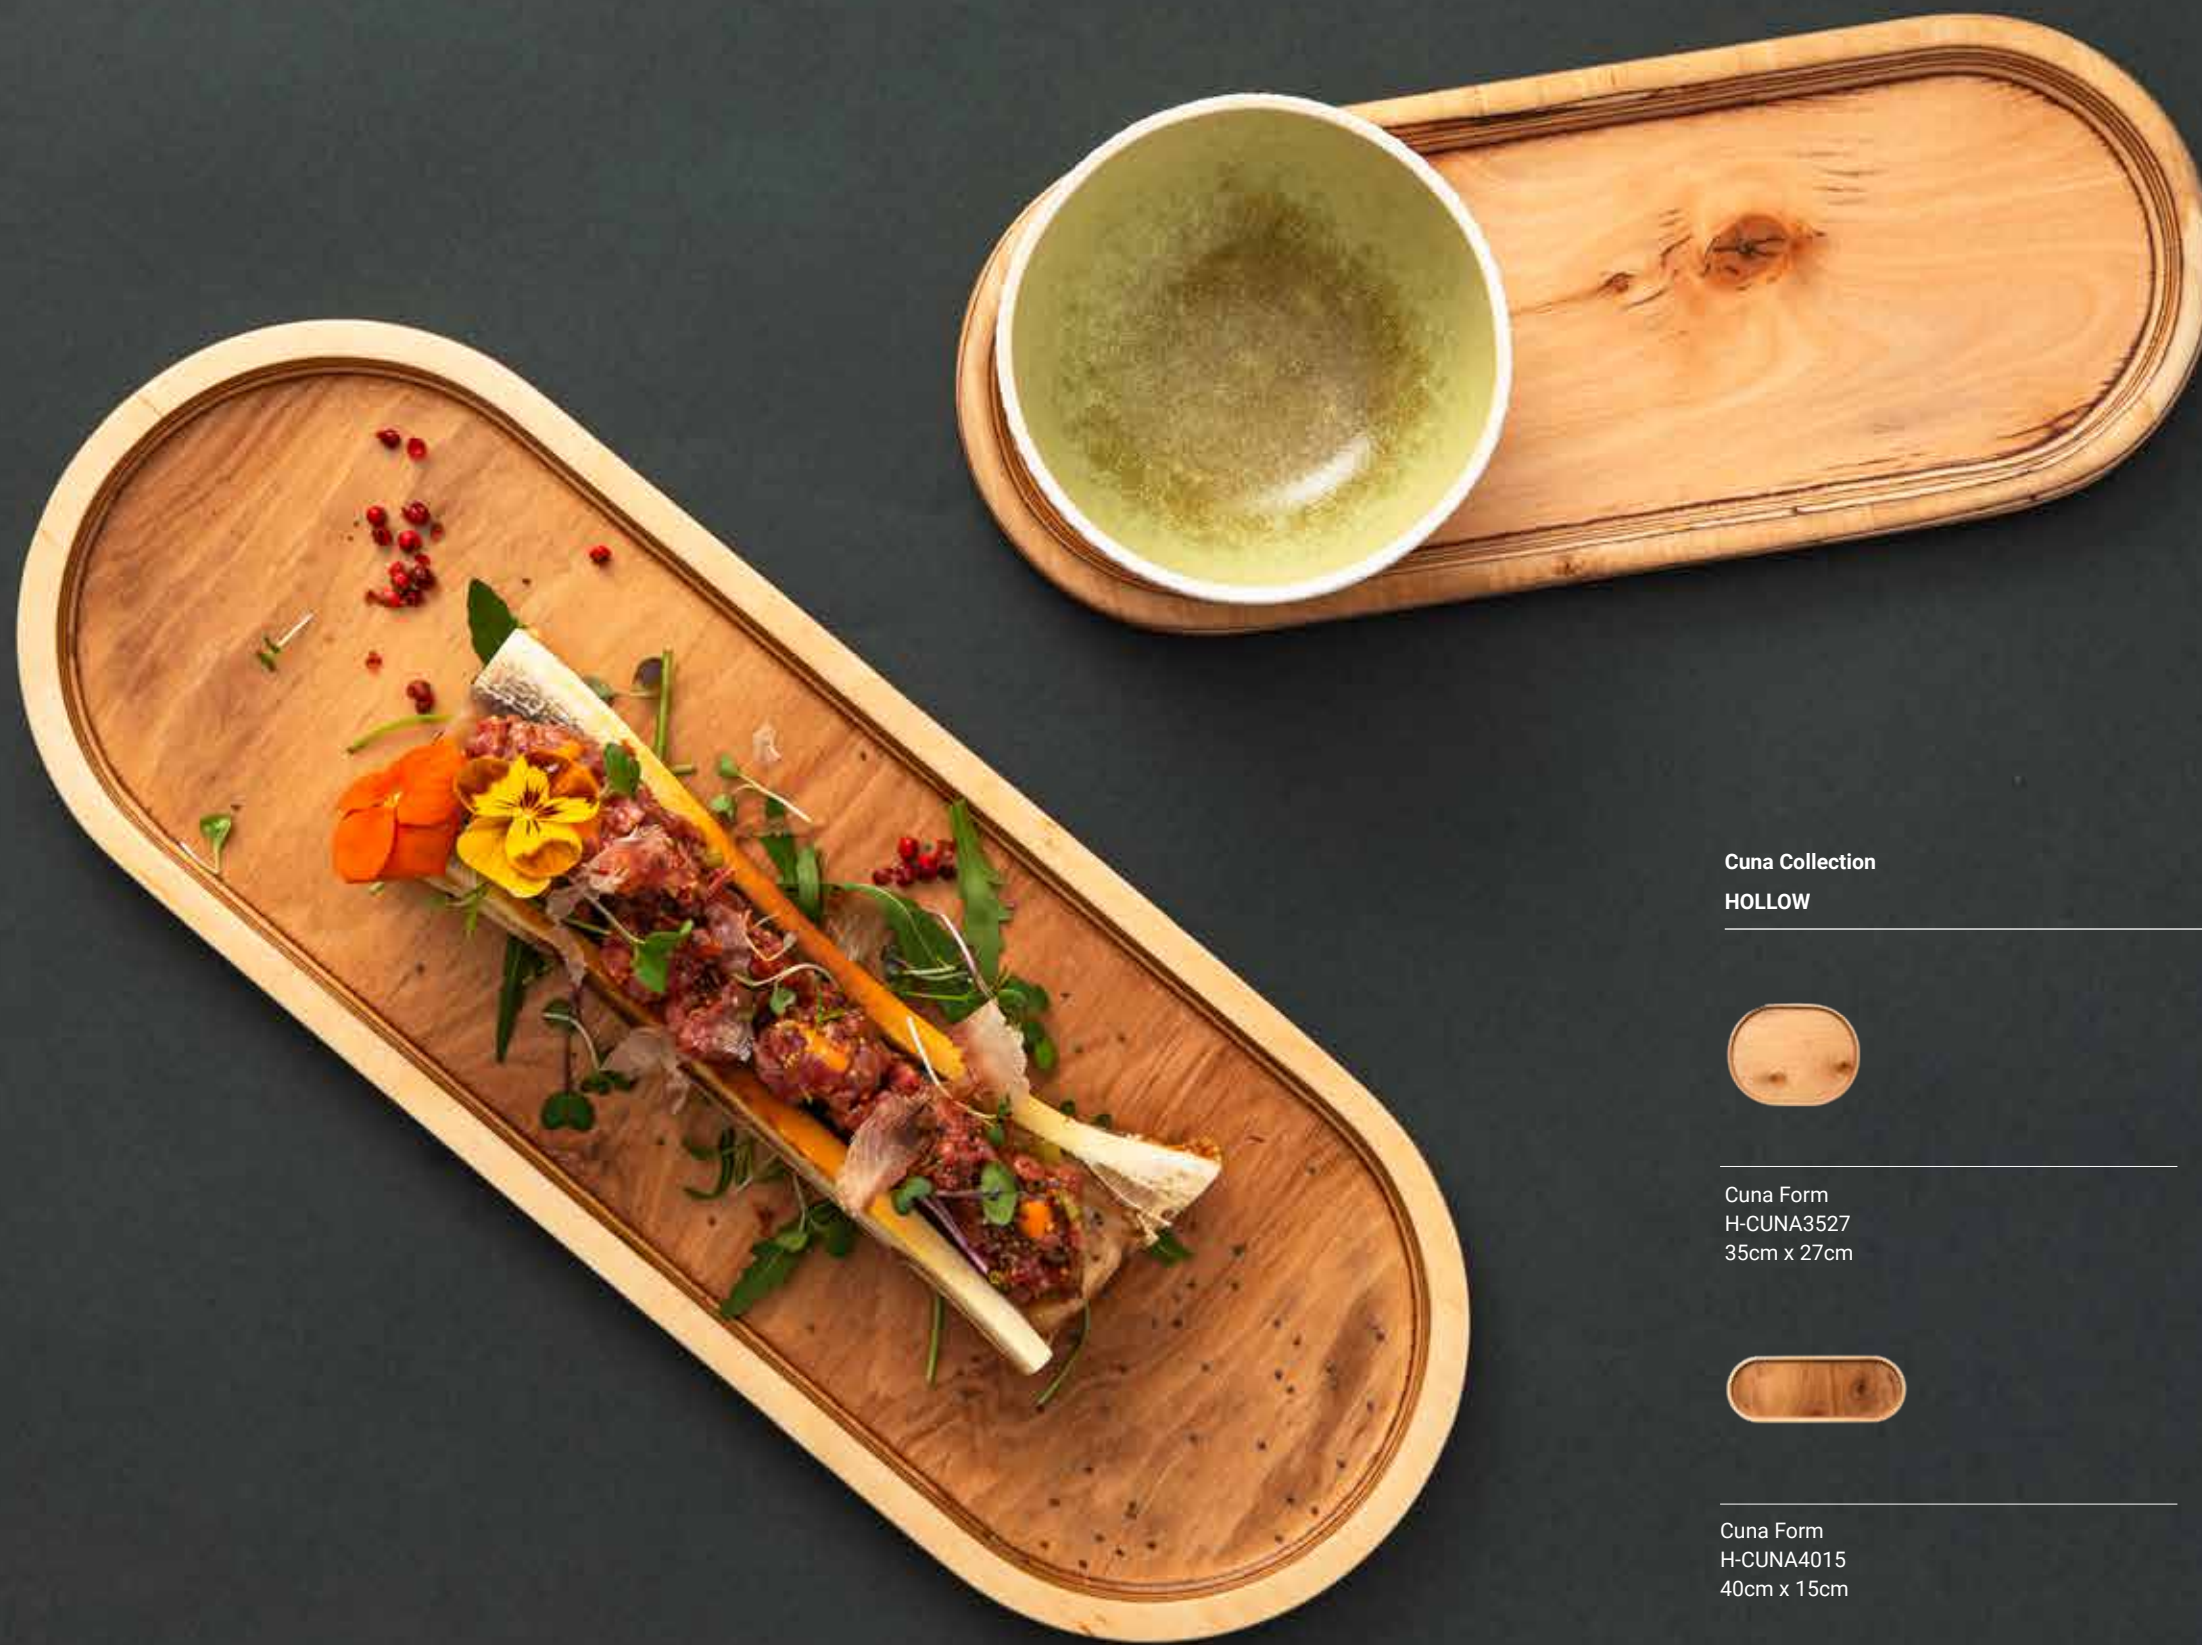

Cuna Collection
HOLLOW

Cuna Form
H-CUNA3012
30cm x 12cm

Cuna Form
H-CUNA4015
40cm x 15cm